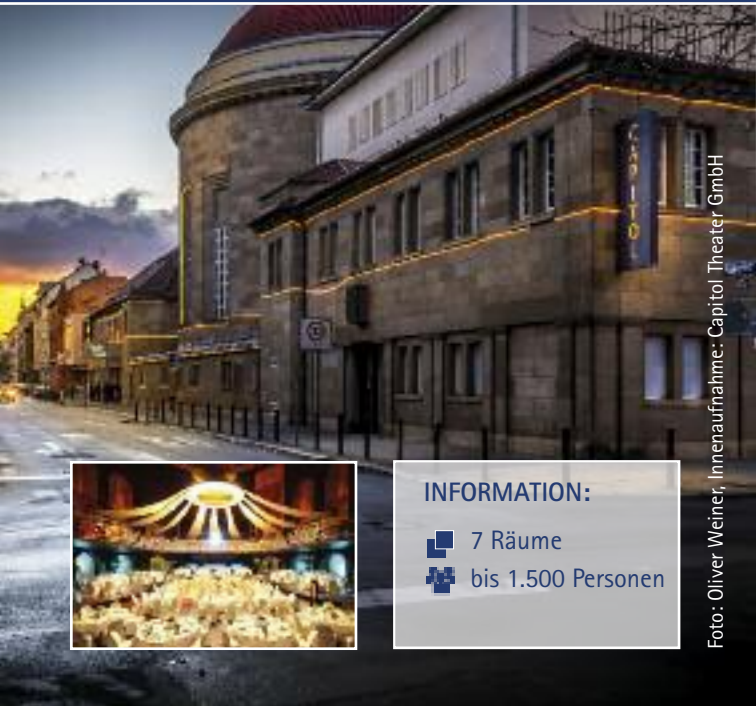

Foto: Oliver Weiner, Innenaufnahme: Capitol Theater GmbH